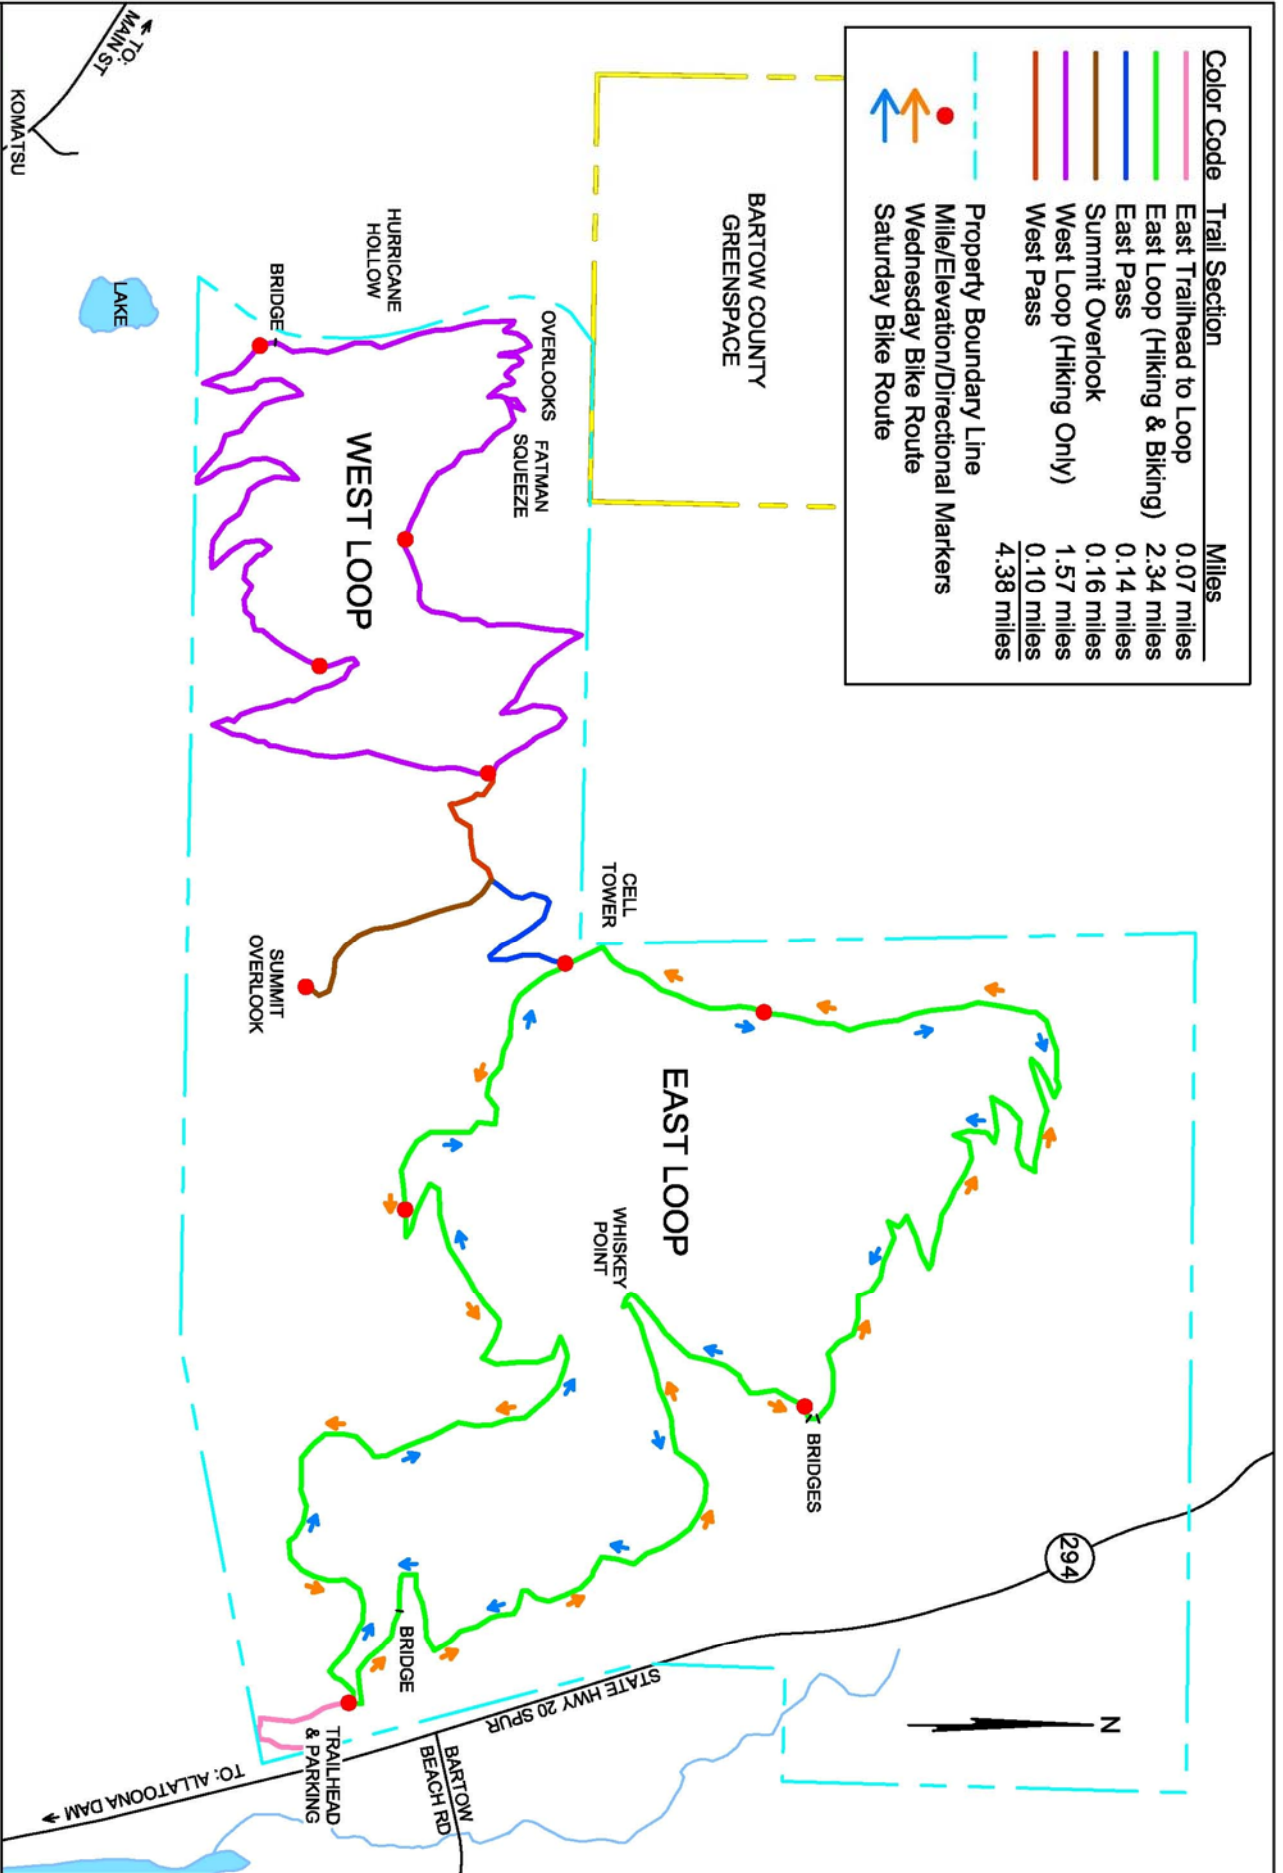

| Color Code | Trail Section | Miles |
|------------|------------------------------------|------------|
| | East Trailhead to Loop | 0.07 miles |
| | East Loop (Hiking & Biking) | 2.34 miles |
| | East Pass | 0.14 miles |
| | Summit Overlook | 0.16 miles |
| | West Loop (Hiking Only) | 1.57 miles |
| | West Pass | 0.10 miles |
| | West Pass | 4.38 miles |
| | Property Boundary Line | |
| | Mile/Elevation/Directional Markers | |
| | Wednesday Bike Route | |
| | Saturday Bike Route | |

**PINE MOUNTAIN RECREATION AREA
TRAIL SYSTEM**